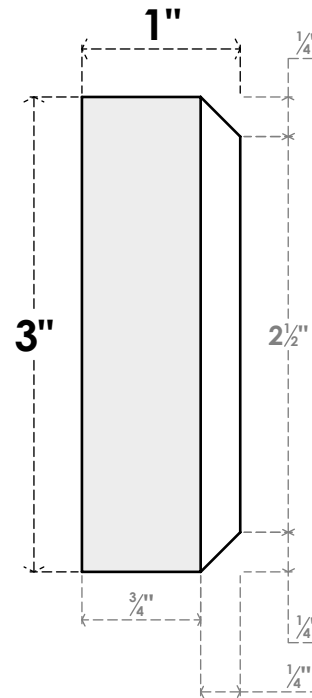

ROSP030X030X100SDG03

3"W X 3"H X 1"P STANDARD SEDGWICK BULLSEYE ROSETTE WITH BEVELED EDGE, ARCHITECTURAL GRADE PVC

FRONT

SIDE

EKENA MILLWORK
2300 WEST MAIN ST.
CLARKSVILLE, TX 75426
TOLL FREE: 866-607-0453
WWW.EKENAMILLWORK.COM

NOTES

1. INSTALLATION TO BE COMPLETED IN ACCORDANCE WITH MANUFACTURER'S SPECIFICATIONS.
2. DRAWING MAY NOT BE TO SCALE
3. THIS DRAWING IS INTENDED FOR DESIGN AND PLANNING PURPOSES ONLY.
4. ALL INFORMATION CONTAINED HEREIN WAS CURRENT AT THE TIME OF DEVELOPMENT BUT MUST BE REVIEWED AND APPROVED BY THE PRODUCT MANUFACTURER TO BE CONSIDERED ACCURATE.
5. ARCHITECTURAL GRADE PVC PRODUCTS ARE MADE FROM EXPANDED CELLULAR PVC AND COME NATURALLY WHITE BUT MAY BE PAINTED