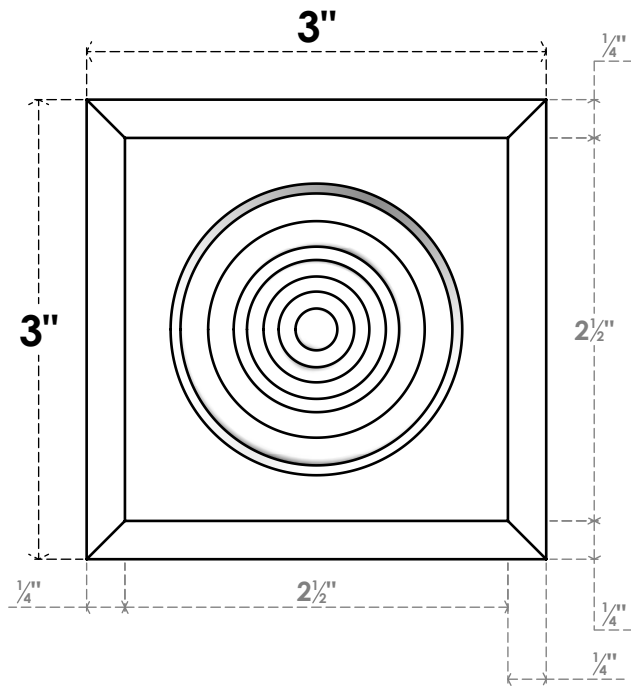

ROSP030X030X100SDG03

3"W X 3"H X 1"P STANDARD SEDGWICK BULLSEYE ROSETTE WITH BEVELED EDGE, ARCHITECTURAL GRADE PVC

FRONT

SIDE

EKENA MILLWORK
2300 WEST MAIN ST.
CLARKSVILLE, TX 75426
TOLL FREE: 866-607-0453
WWW.EKENAMILLWORK.COM